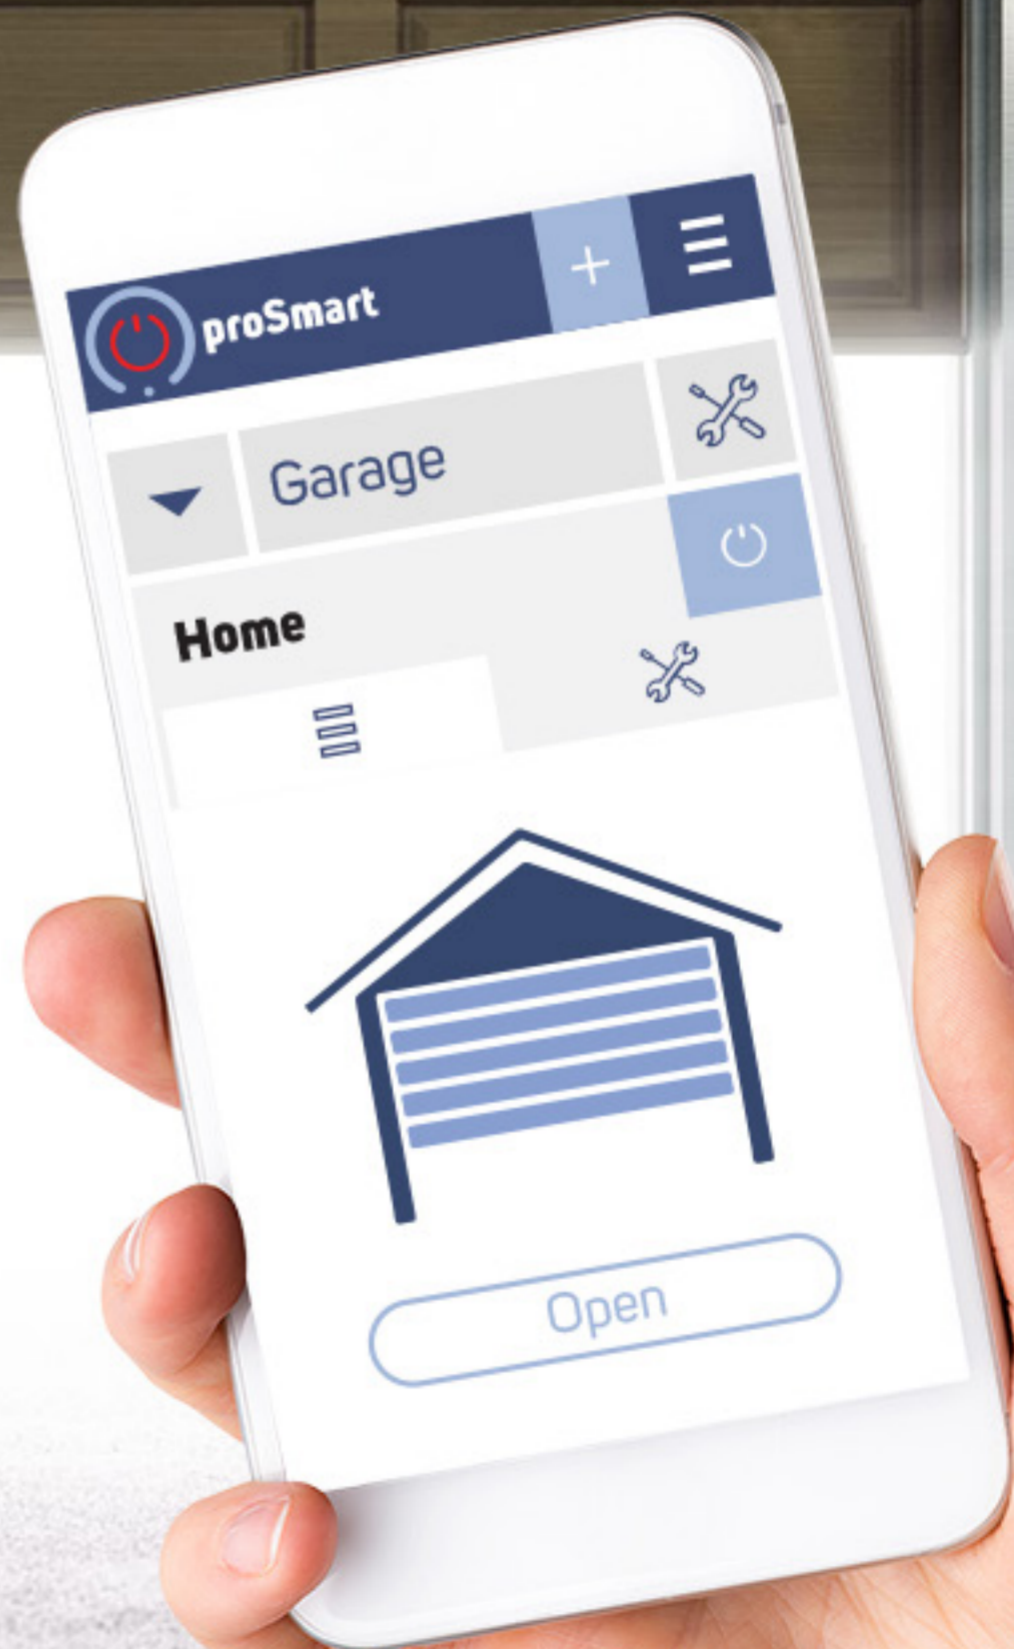

proSmart PS Gate

OPEN YOUR ENTRY DOOR, GARAGE DOOR OR BARRIER
VIA SMARTPHONE OR SMARTWATCH.

PS GATE

Mini revolution in the door opening

OPEN, CLOSE and **MONITOR** your **DOORS, BARRIERS** or **SHUTTERS**.
ANYWHERE. ANYTIME.