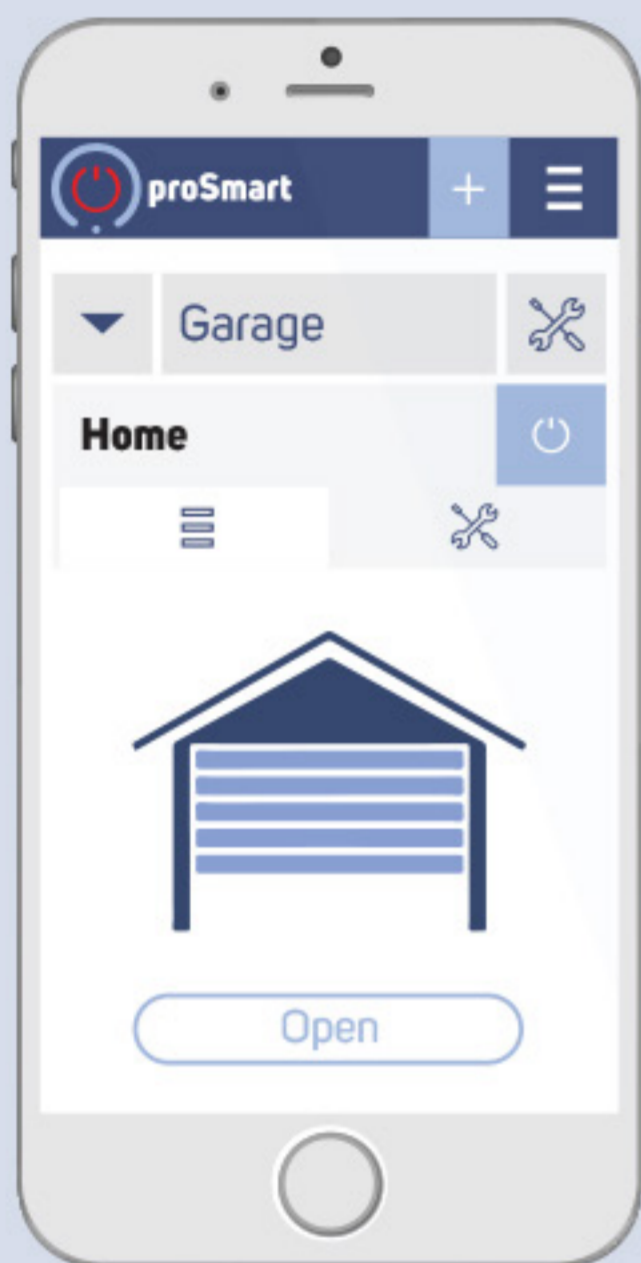

proSmart PS Gate

OPEN YOUR ENTRY DOOR, GARAGE DOOR OR BARRIER
VIA SMARTPHONE OR SMARTWATCH.

PS GATE

Mini revolution in the door opening

OPEN, CLOSE and **MONITOR** your **DOORS, BARRIERS** or **SHUTTERS**.
ANYWHERE. ANYTIME.